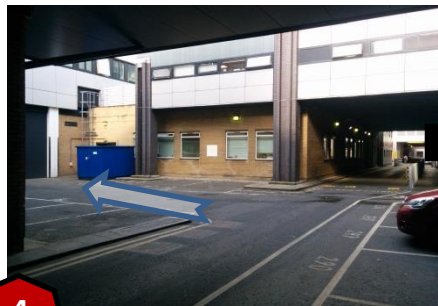

Map
3

A step-free **walkway** route from the **360 Bus stop**
Imperial College, Prince Consort Road
to the **Britten Theatre, Royal College of Music**

360 Bus Stop Imperial College, Prince Consort Road
Britten Theatre, Royal College of Music

2

Go through gates and follow the road until the T intersection.

**Map
3**

A step-free **walkway** route from the **360 Bus stop**
Imperial College, Prince Consort Road
to the **Britten Theatre, Royal College of Music**

3 Turn left on Ayrton Rd

Continue straight and under the bridge.

4 Turn left after the bridge.

5 Go to the end of the road

6 Continue along the alleyway

7 You have reached the Britten Theatre

360 Bus Stop
Prince
Consort Road