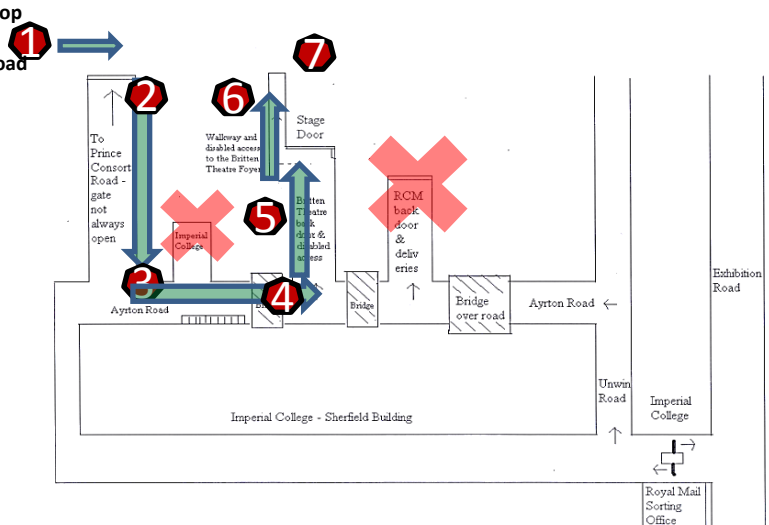

2

Go through gates and follow the road until the T intersection.

**Map
3**

A step-free **walkway** route from the **360 Bus stop**
Imperial College, Prince Consort Road
to the **Britten Theatre, Royal College of Music**

3 Turn left on Ayrton Rd

Continue straight and under the bridge.

4 Turn left after the bridge.

5 Go to the end of the road

6 Continue along the alleyway

7 You have reached the Britten Theatre

360 Bus Stop
Prince
Consort Road

**Map
3**

A step-free **walkway** route from the **360 Bus stop**
Imperial College, Prince Consort Road
to the **Britten Theatre, Royal College of Music**

360 Bus Stop
Imperial
College,
Prince
Consort Road