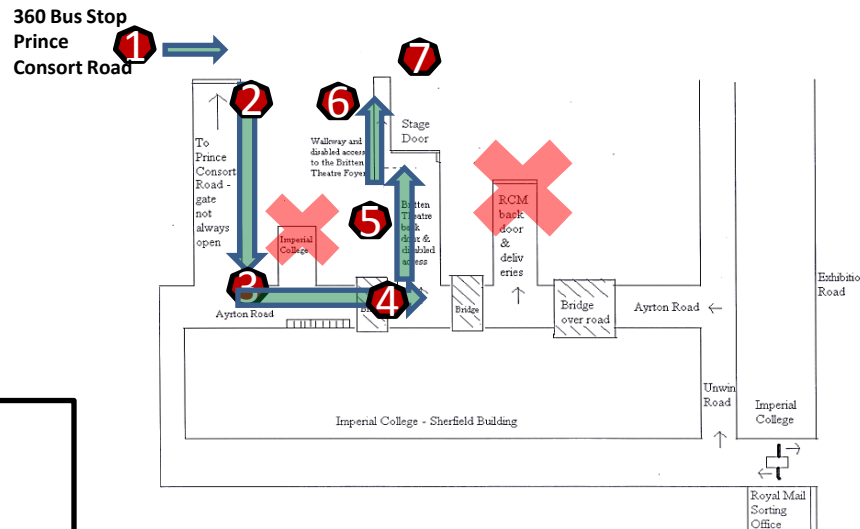

Map
3

A step-free **walkway** route from the **360 Bus stop**
Imperial College, Prince Consort Road
to the **Britten Theatre, Royal College of Music**

360 Bus Stop Imperial College, Prince Consort Road
Britten Theatre, Royal College of Music

This route can be completed via the **walkway only**.
This Journey is about 250 metres long.
The route should take 10 minutes.
Be sure to keep to pedestrian designated areas.

1

Leave the Bus Stop and cross the road to reach the Imperial College gates.

2

Go through gates and follow the road until the T intersection.

**Map
3**

A step-free **walkway** route from the **360 Bus stop**
Imperial College, Prince Consort Road
to the **Britten Theatre, Royal College of Music**

3 Turn left on Ayrton Rd

Continue straight and under the bridge.

4 Turn left after the bridge.

5 Go to the end of the road

6 Continue along the alleyway

7 You have reached the Britten Theatre

360 Bus Stop
Prince
Consort Road