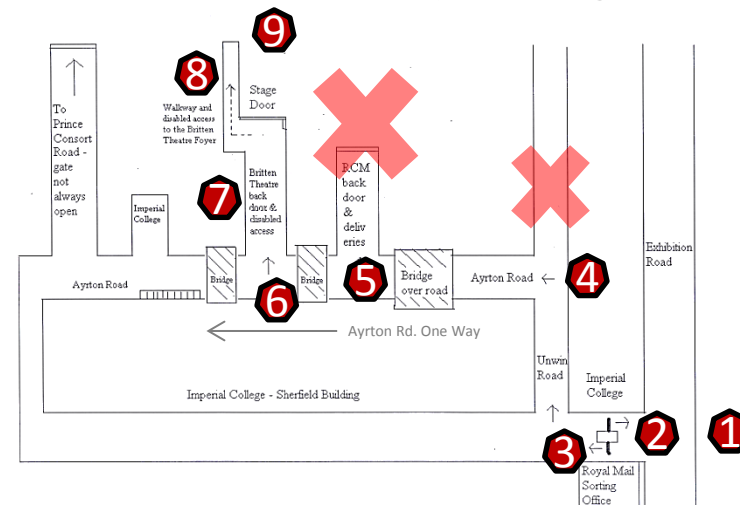

**Map
2**

A step-free route from **Imperial College Gatehouse** to the **Britten Theatre, Royal College of Music**

This Map guides you through the Imperial College Service roads to the step-free entrance to the Britten Theatre, Royal College of Music.

Imperial College Gate House

Britten Theatre, Royal College of Music

This route can be completed via the walkway or car/taxi drop off. Imperial allows 20mins free car access for drop offs (mention this at the Gatehouse). This Journey is about 320 metres long. Driving the route should take 2 minutes. Walking the route should take 10 minutes. Be sure to keep to pedestrian designated areas. Evening parking at Imperial College is possible see: <http://www3.imperial.ac.uk/facilitiesmanagement/security/carparking/publiccarparking>

1 Turn into Imperial College Road Parking Entrance

2 Reach the Gatehouse

3 And immediately turn right on to Unwin Road.

Map 2

A step-free route from Imperial College Gatehouse to the Britten Theatre, Royal College of Music

4 Take the next left on to Ayrton Road – One Way.

5 Continue straight

6 And take the second right

7 Go to the end of the road

8 Continue along the alleyway

9 You have reached the Britten Theatre

**Royal College of Music
Prince Consort Road
London SW7 2BS
United Kingdom**