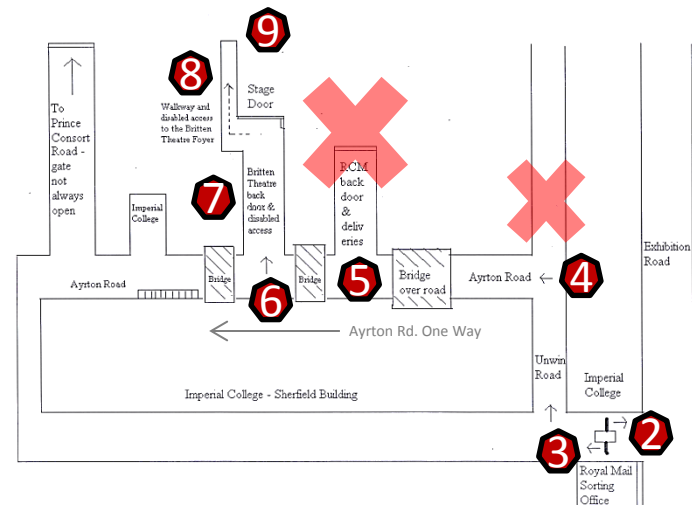

**Map
2**

A step-free route from **Imperial College Gatehouse** to the **Britten Theatre, Royal College of Music**

This Map guides you through the Imperial College Service roads to the step-free entrance to the Britten Theatre, Royal College of Music.

Imperial College Gate House

Britten Theatre, Royal College of Music

This route can be completed via the walkway or car/taxi drop off. Imperial allows 20mins free car access for drop offs (mention this at the Gatehouse). This Journey is about 320 metres long. Driving the route should take 2 minutes. Walking the route should take 10 minutes. Be sure to keep to pedestrian designated areas. Evening parking at Imperial College is possible see: <http://www3.imperial.ac.uk/facilitiesmanagement/security/carparking/publiccarparking>

1 Turn into Imperial College Road Parking Entrance

2 Reach the Gatehouse

3 And immediately turn right on to Unwin Road.

Map 2

A step-free route from Imperial College Gatehouse to the Britten Theatre, Royal College of Music

4 Take the next left on to Ayrton Road – One Way.

5 Continue straight

6 And take the second right

7 Go to the end of the road

8 Continue along the alleyway

9 You have reached the Britten Theatre

**Royal College of Music
Prince Consort Road
London SW7 2BS
United Kingdom**